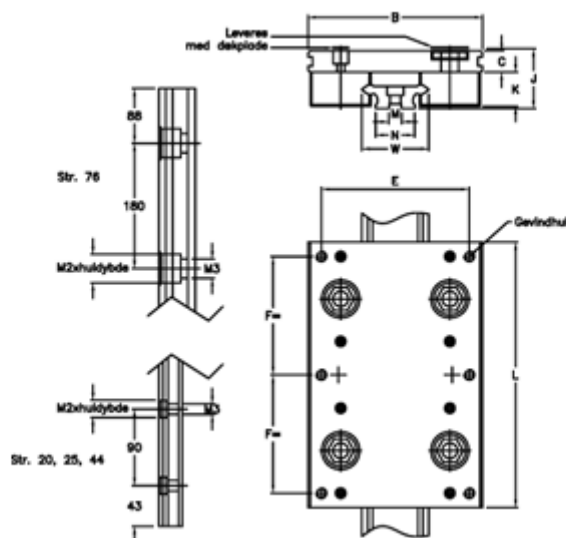

Article number: 056514411436

Description: Hepco Simple Select 44 1-1436

## Measures

B = 116	M = 8x3
C = 14.5	M1 = 7.0
E = 96	M2 = 11x6,1
F = 80	N = 26.4
G = 6xM8	Size = 44
J = 38.74	W = 44
K = 22.5	
L = 180	